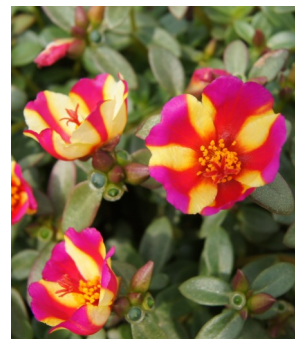

Petunia 'Purple Halo'
Height: 6 to 8 inches
Space: 12 inches
This petunia has an eye-catching white edge with a purple veined throat. It looks great in mixed containers or window boxes. This is our program director's favorite plant for 2017.

Portulaca 'Watermelon Punch'
Height: 4 to 6 inches
Space: 12 to 18 inches
This drought tolerant plant is an excellent choice if you forget to water or go away often on the weekends. The flowers are hot pink and yellow striped. It does great in hanging baskets and containers.